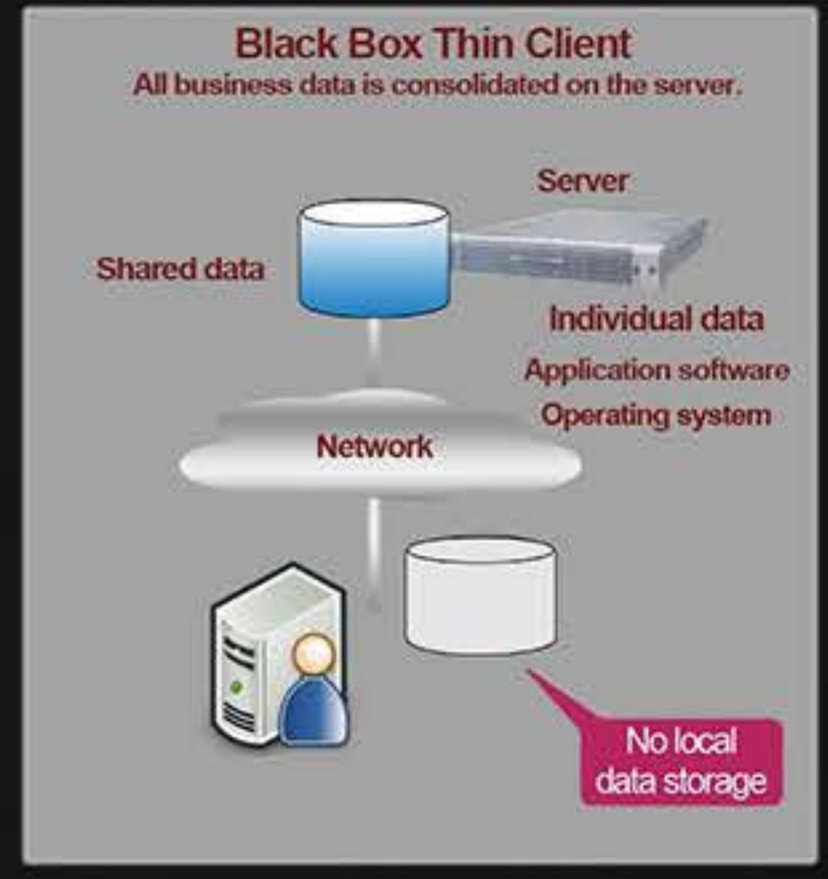

Black Box thin client system brings you tremendous growth opportunities.

- **Security**
  - **Risk of Information Leaks**
    Corporate data is compromised as a result of loss or theft of PCs and USB keys.
- **Maintenance**
  - **Increased Management Requirements and Operational Costs**
    Application software, antivirus software and security patches must be installed on each client.
- **Mobility**
  - **No PC, No Work**
    Data and environmental settings are unique to each client PC.
- **Reduce the Risk of Information Leaks**
    No data is stored on the client. The use of peripheral devices such as USB keys is restricted.
  - **Consolidated and Efficient Operations Management**
    The installation of application software and security patches is performed on the server only once for multiple terminals. This saves time and labor while ensuring corporate policy compliance.
  - **Get Connected Anywhere**
    Users can access their PC environment wherever there is a terminal that can connect the server.

The Strong functions for NL600:

- *For office software, Such as browsing webpage. MS software, the operate speed is very fast and stable as host PC.
- *It can support instant communicate tools. The microphone works GREAT (with WIN7/2008), Such as Skype calling, MSN, Yahoo, TM etc...
- *Support online streaming video when connecting with server. (all OS) this is the first thin client that supports streaming video (HDMI) after connecting with server.
- *RDP 7.1, 32bit color depth(WIN 7/2008), If XP OS, support 24bit color depth.
- *Support WIN 7/XP/2008/Vista/2000/2003/2008/2012 etc.