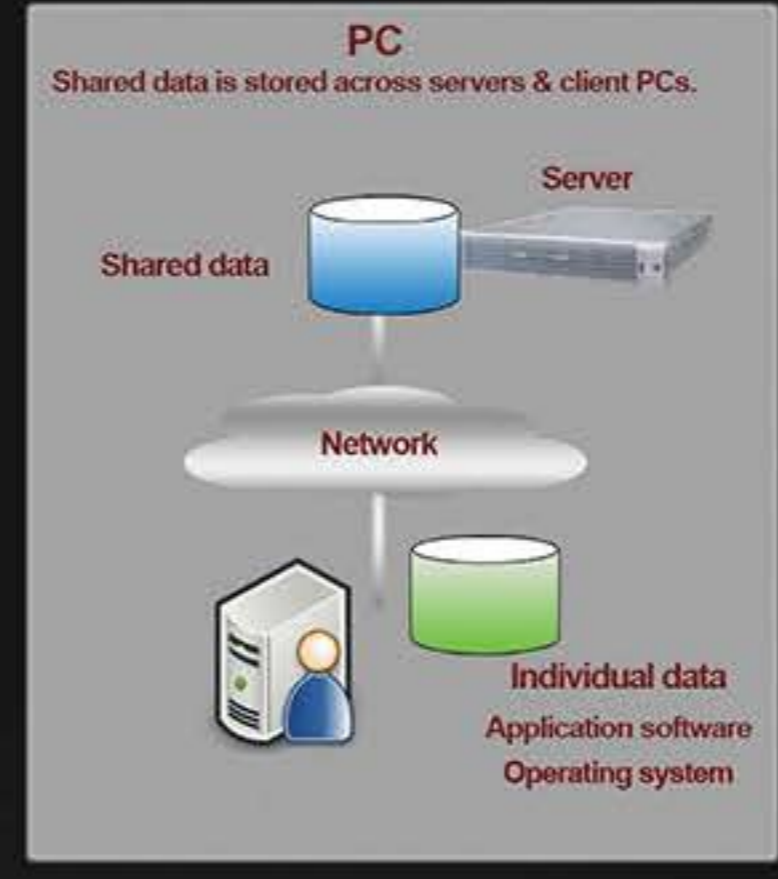

Black Box thin client system brings you tremendous growth opportunities.

- **Security**
  - **Risk of Information Leaks**
    Corporate data is compromised as a result of loss or theft of PCs and USB keys.
- **Maintenance**
  - **Increased Management Requirements and Operational Costs**
    Application software, antivirus software and security patches must be installed on each client.
- **Mobility**
  - **No PC, No Work**
    Data and environmental settings are unique to each client PC.
- **Reduce the Risk of Information Leaks**
    No data is stored on the client. The use of peripheral devices such as USB keys is restricted.
  - **Consolidated and Efficient Operations Management**
    The installation of application software and security patches is performed on the server only once for multiple terminals. This saves time and labor while ensuring corporate policy compliance.
  - **Get Connected Anywhere**
    Users can access their PC environment wherever there is a terminal that can connect the server.

The Strong functions for NL600:

- *For office software, Such as browsing webpage. MS software, the operate speed is very fast and stable as host PC.
- *It can support instant communicate tools. The microphone works GREAT (with WIN7/2008), Such as Skype calling, MSN, Yahoo, TM etc...
- *Support online streaming video when connecting with server. (all OS) this is the first thin client that supports streaming video (HDMI) after connecting with server.
- *RDP 7.1, 32bit color depth(WIN 7/2008), If XP OS, support 24bit color depth.
- *Support WIN 7/XP/2008/Vista/2000/2003/2008/2012 etc.