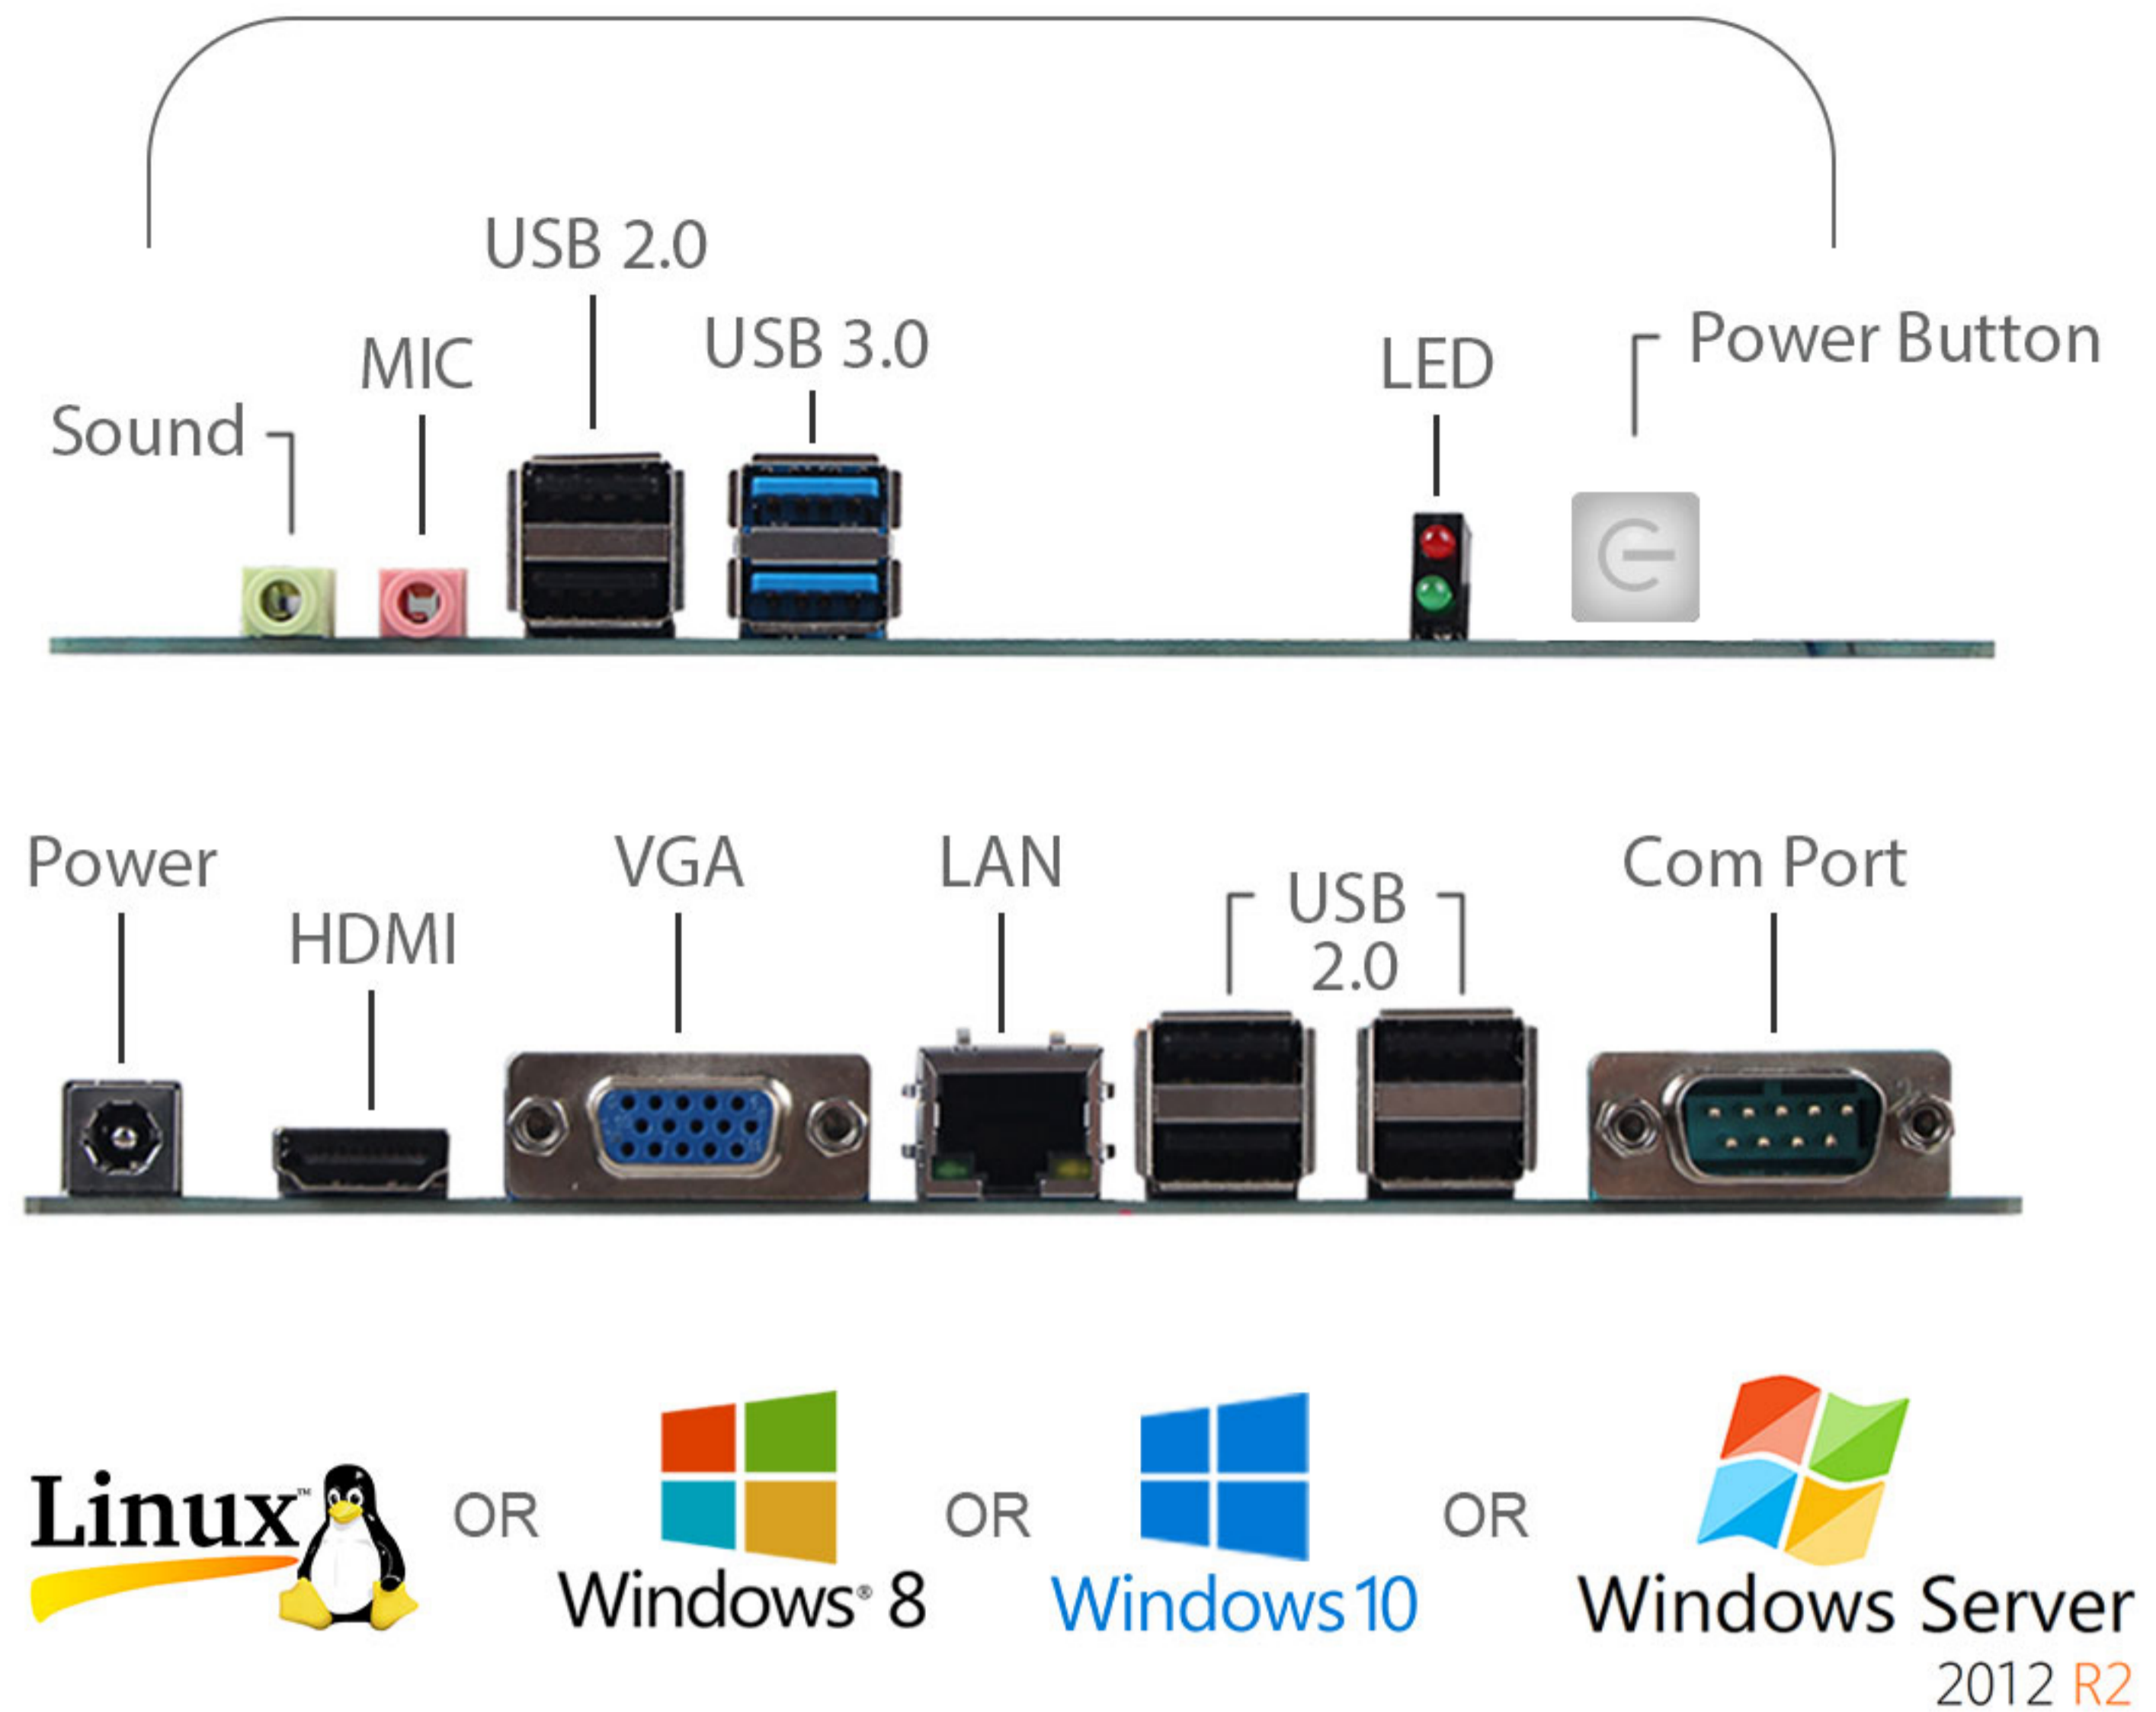

**02**

**03** Major space saving with dimensions of only **1/8** of a traditional PC and with available stands it can stand on a desk and can be VESA mounted.

<https://informatica.com.pk>

## Features:

1. CPU Intel Core i5 4200U
2. Smart Cooling Fan Control
3. Support 2.5" HDD
4. Can Vesa Mount